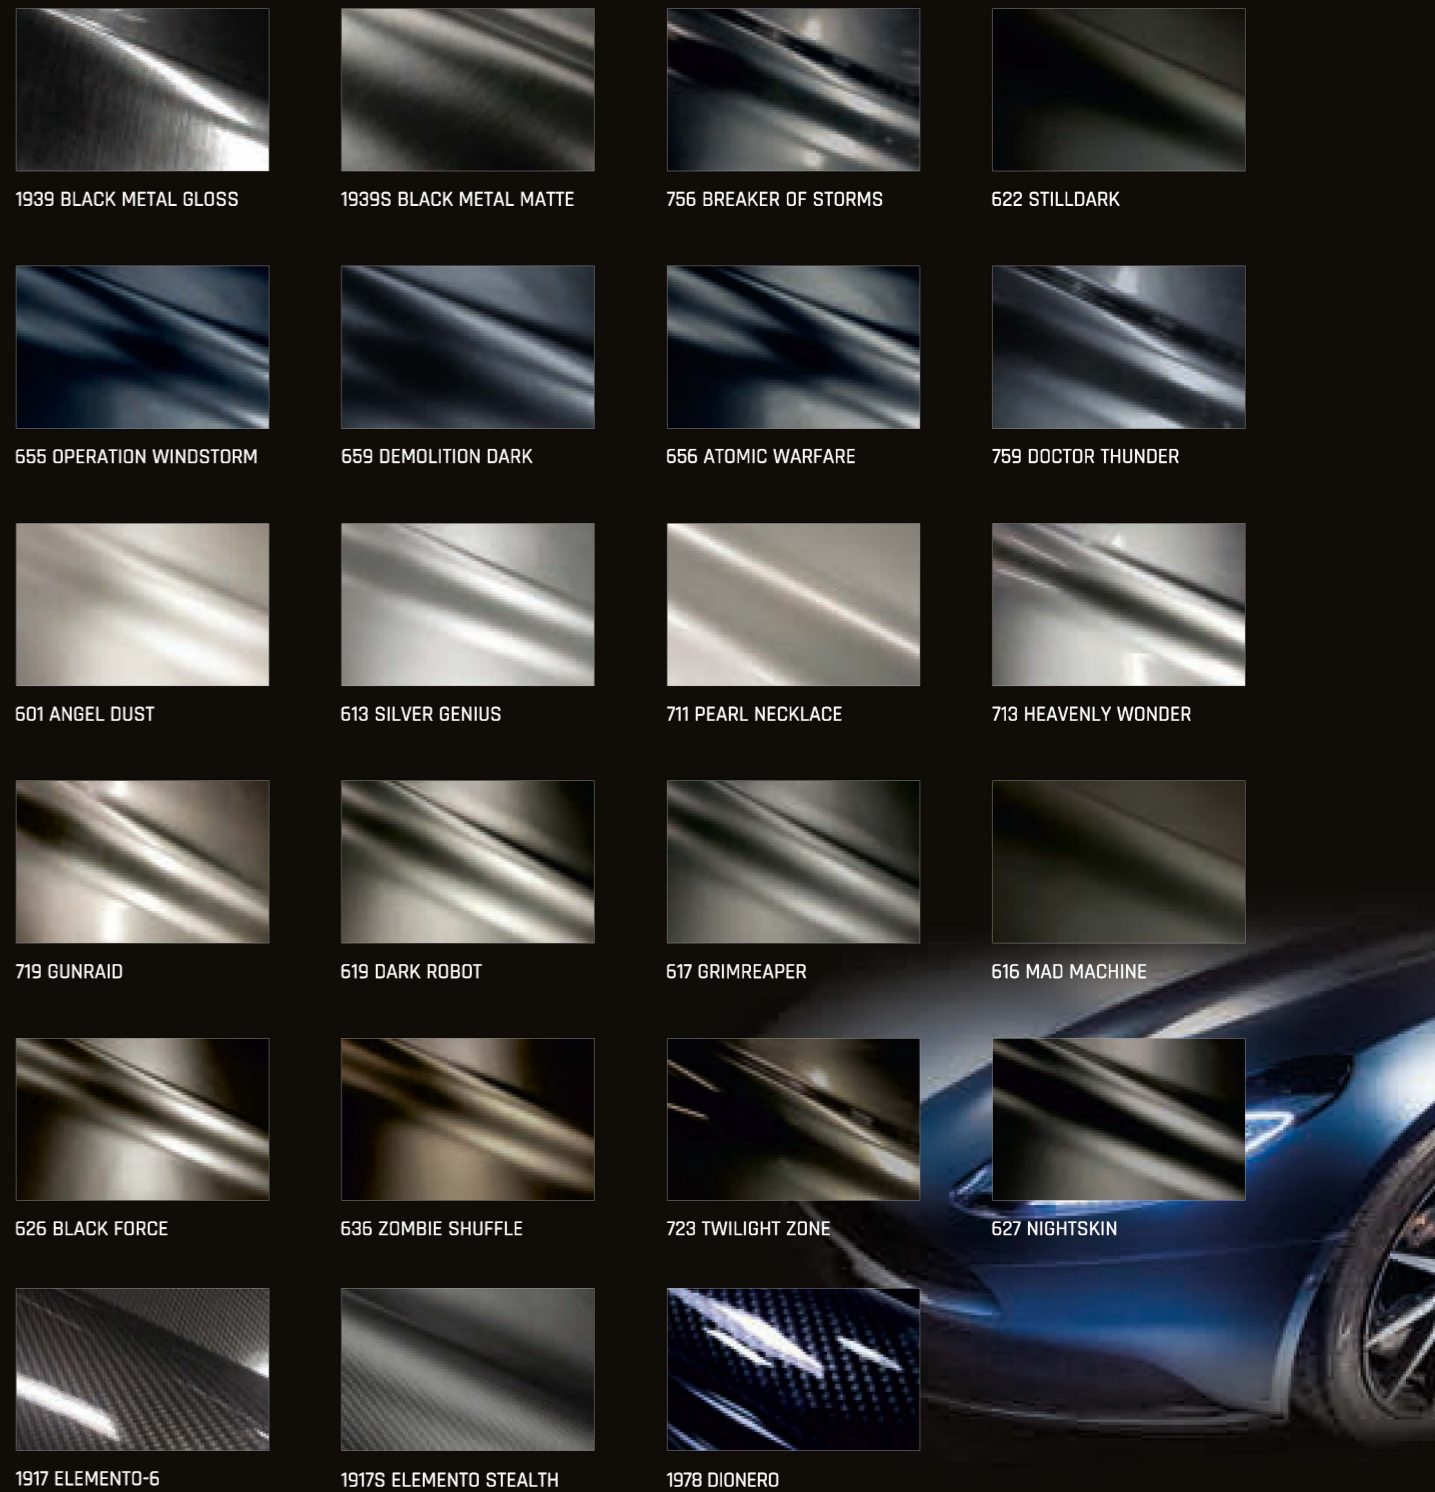

SOPHISTICATED