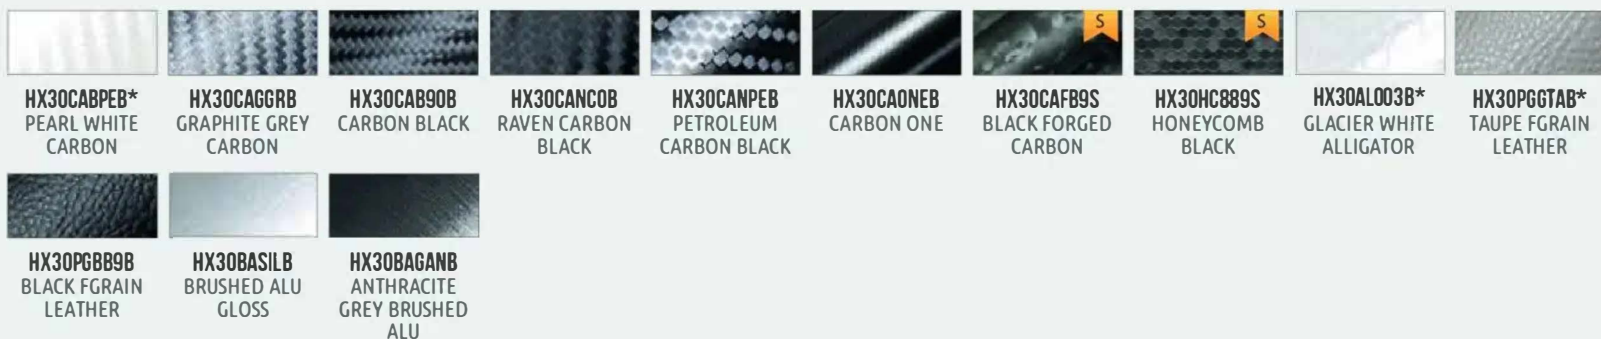

RANGE 1

HX20001B POLAR WHITE	HX20002B LAPLAND WHITE	HX20002M LAPLAND WHITE	HX20003B GLACIER WHITE	HX20003M GLACIER WHITE	HX20500B ICE WHITE	HX20889B COAL BLACK	HX20890B DEEP BLACK	HX20NPRM DEEP BLACK	HX20NPRS DEEP BLACK

RANGE 1

RANGE 2

RANGE 3

Premium Colour Change

The Premium Colour Change - Cast Film ensures a unique highest gloss level and a switch vision created for automotive restyling and fleet applications. This film is featuring FLITE Technology• enables fast, easy installation, excellent repositioning and clean removability. Guaranteed to stay down in deep channels, curves, recesses and the most demanding shapes, Premium Colour Change delivers self healing and an ideal thickness as well as effortless liner release.