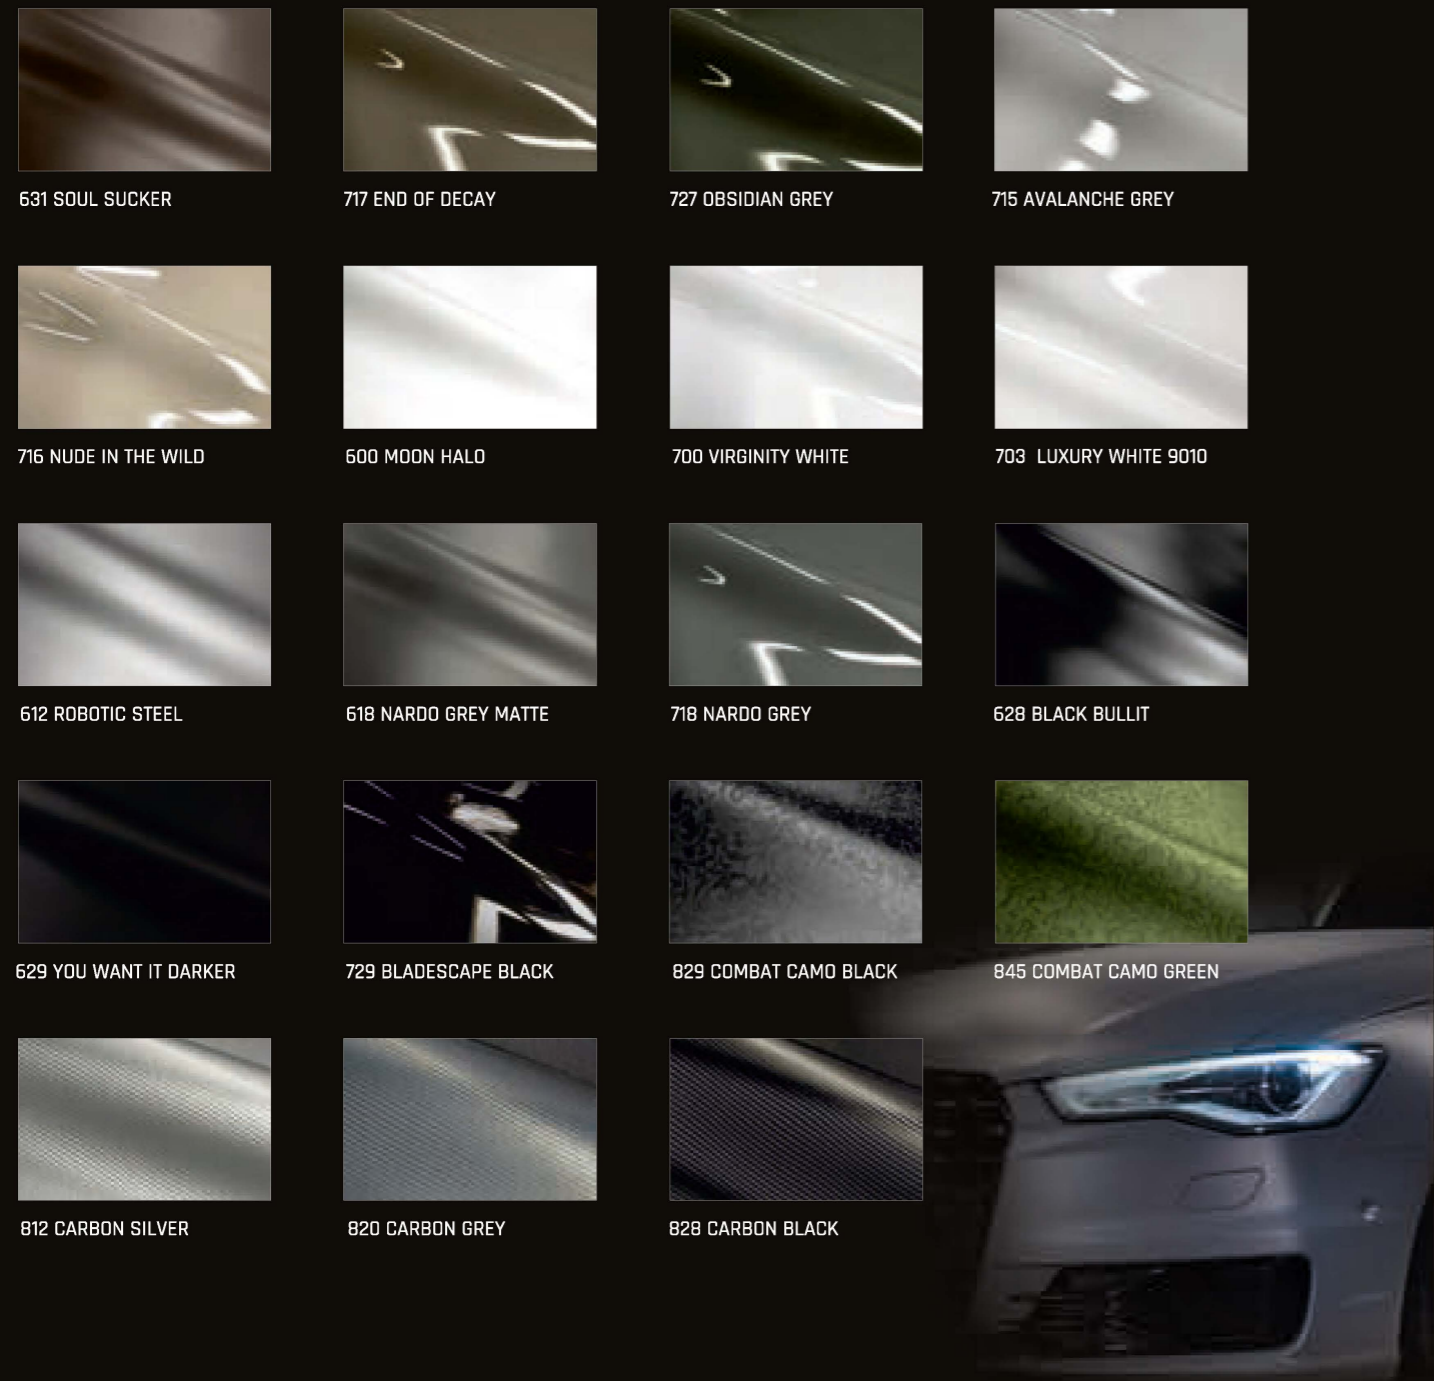

The end of anything else...

OMEGA-SKINZ™ wrap series is a high-quality cast PVC wrap film. This soft, flexible PVC film has special properties, but one of its main selling points is the possibility to manufacture it in virtually any colour, optionally even with the same colour depth of exclusive automotive paints. OMEGA-SKINZ™ wrap series is extremely conformable and ideal for automotive as well as industrial and marine applications.

Roll width:	1525mm (60")	Roll length:	20m (21.8 yd)
Facefilm:	Multi-cast PVC	Thickness:	100-140 micron
Adhesive:	Pigmented acrylate solvent with ICS™ air channel system		

UNI